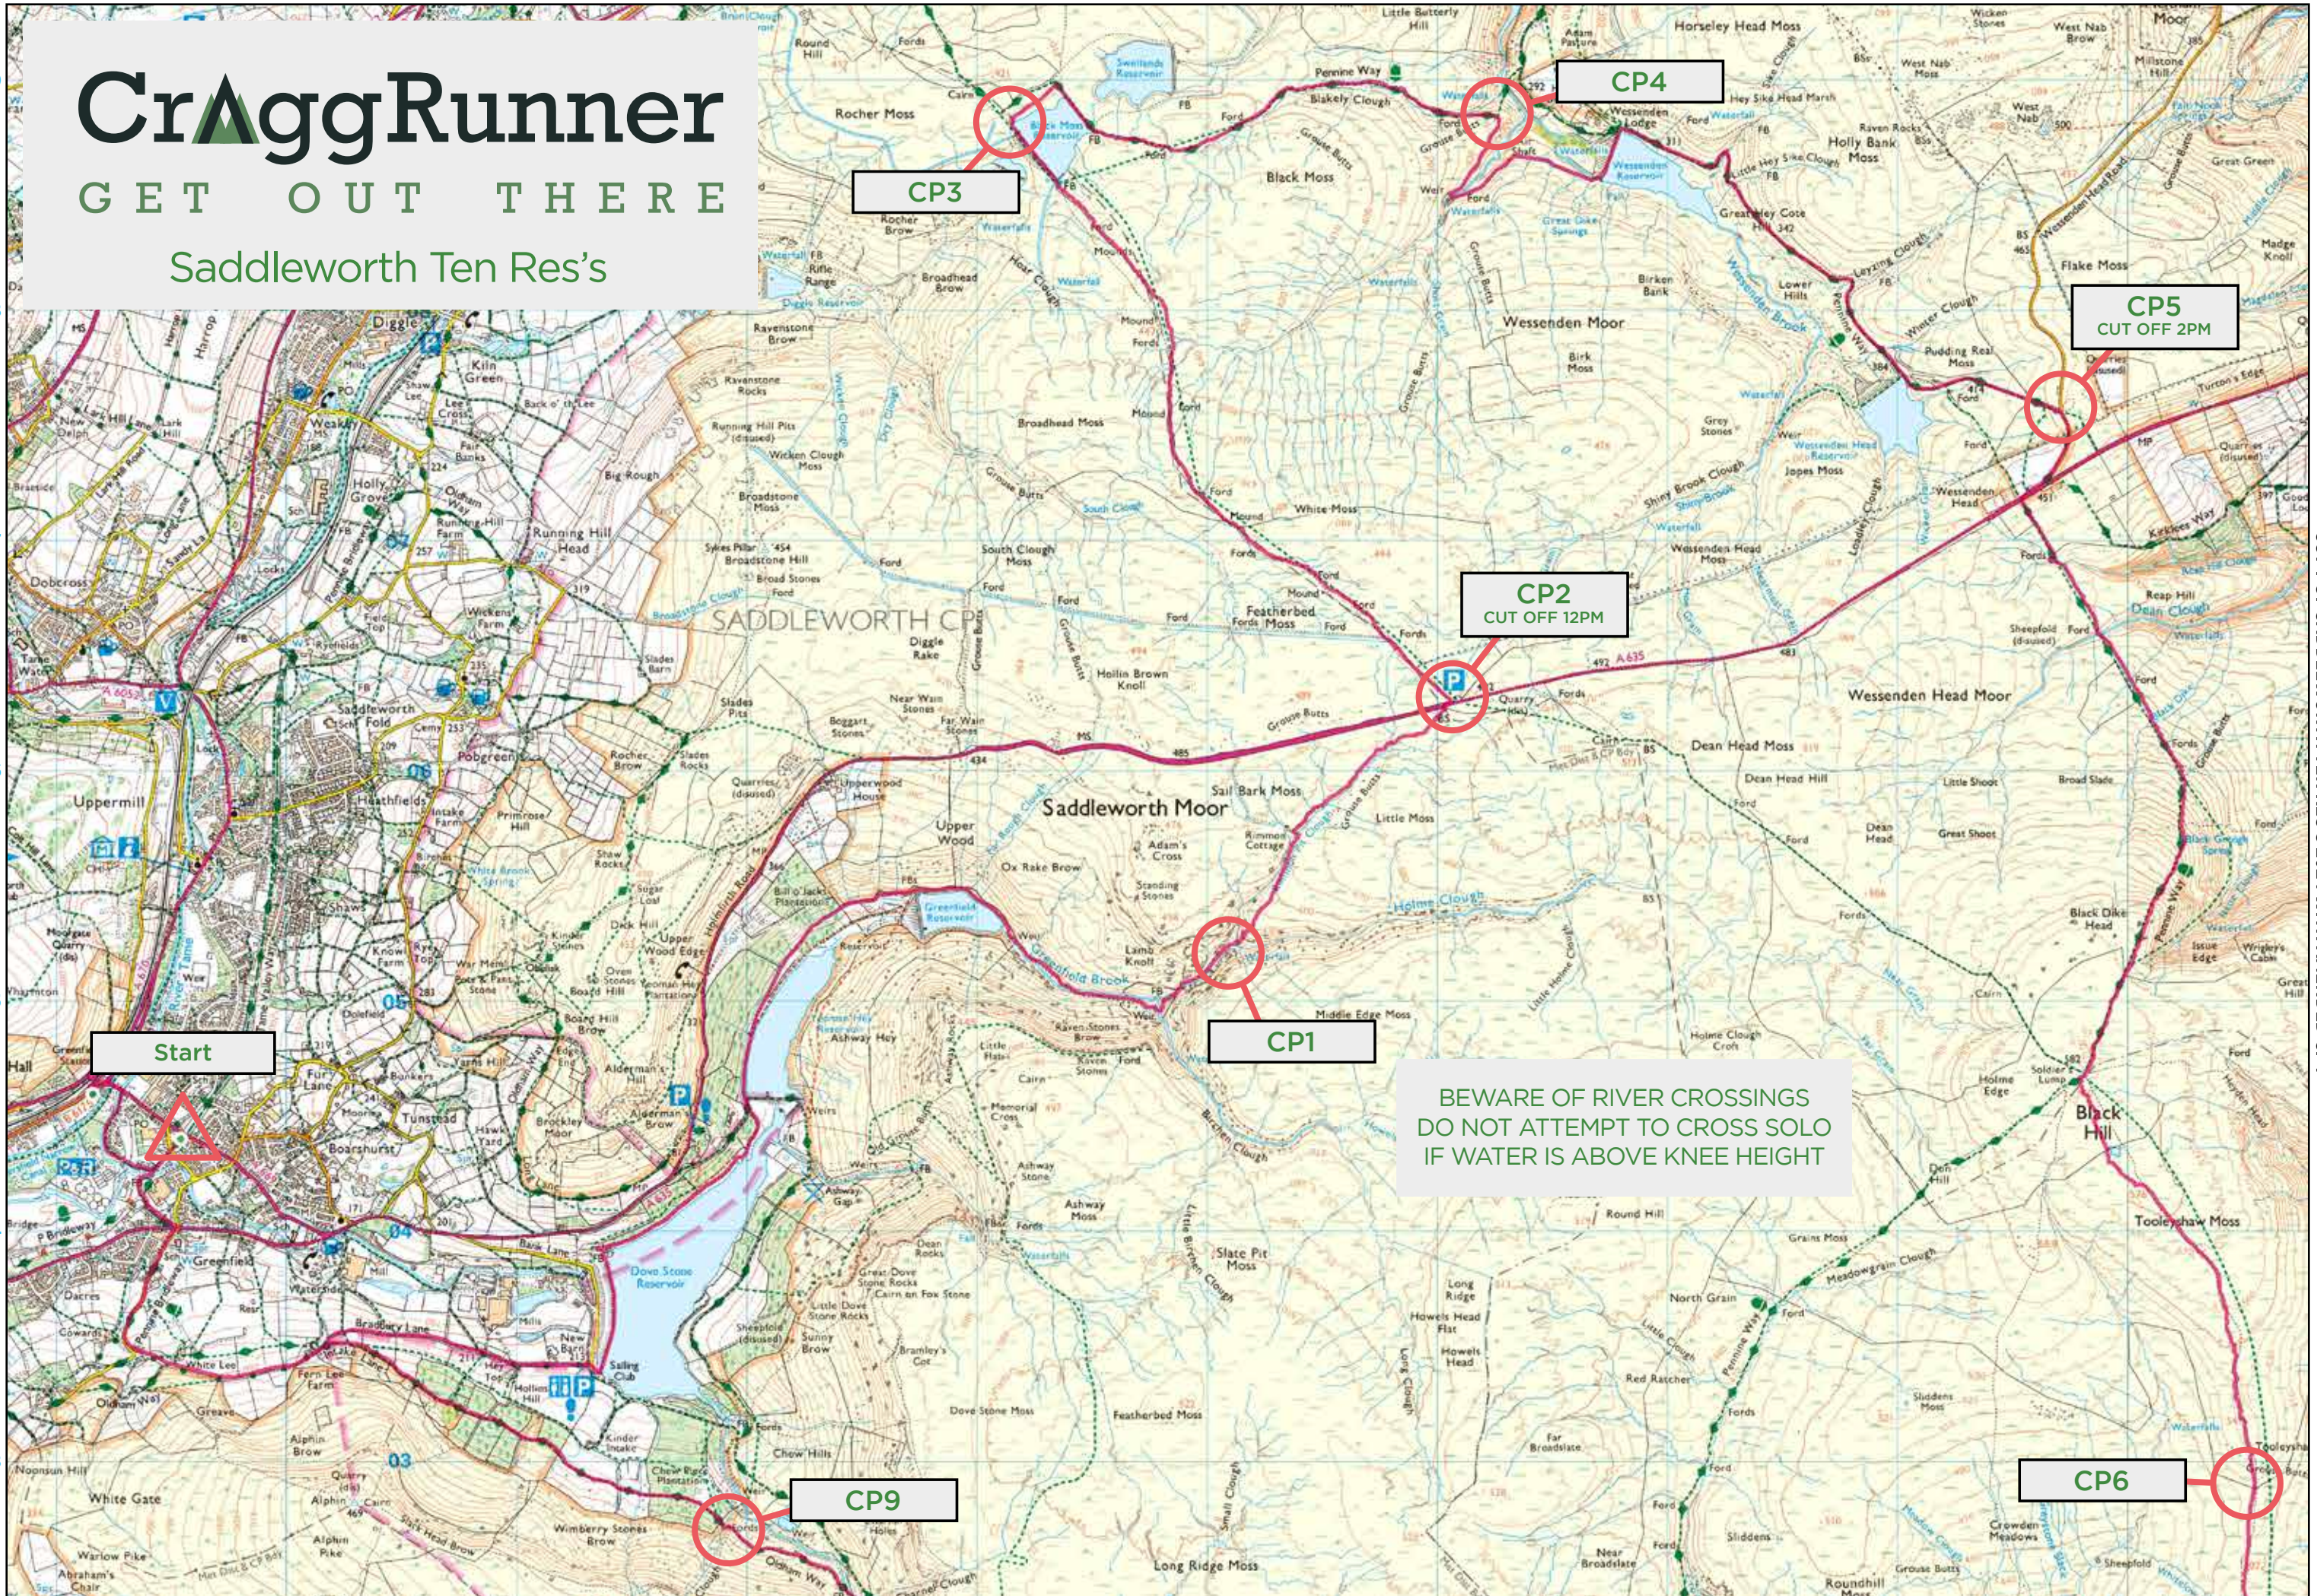

CrAggRunner

GET OUT THERE

Saddleworth Ten Res's

COPY OF SADDLEWORTH TEN RES S 2024 WITH AMENDED CP4

Emergency Protocol:

1. Contact Race Control
0787 663 1490
2. Attract Help
3. Call Mountain Rescue

After 30 mins without response,
dial 999 and ask for
Police then Mountain Rescue

COPY OF SADDLEWORTH TEN RES S 2024 WITH AMENDED CP4