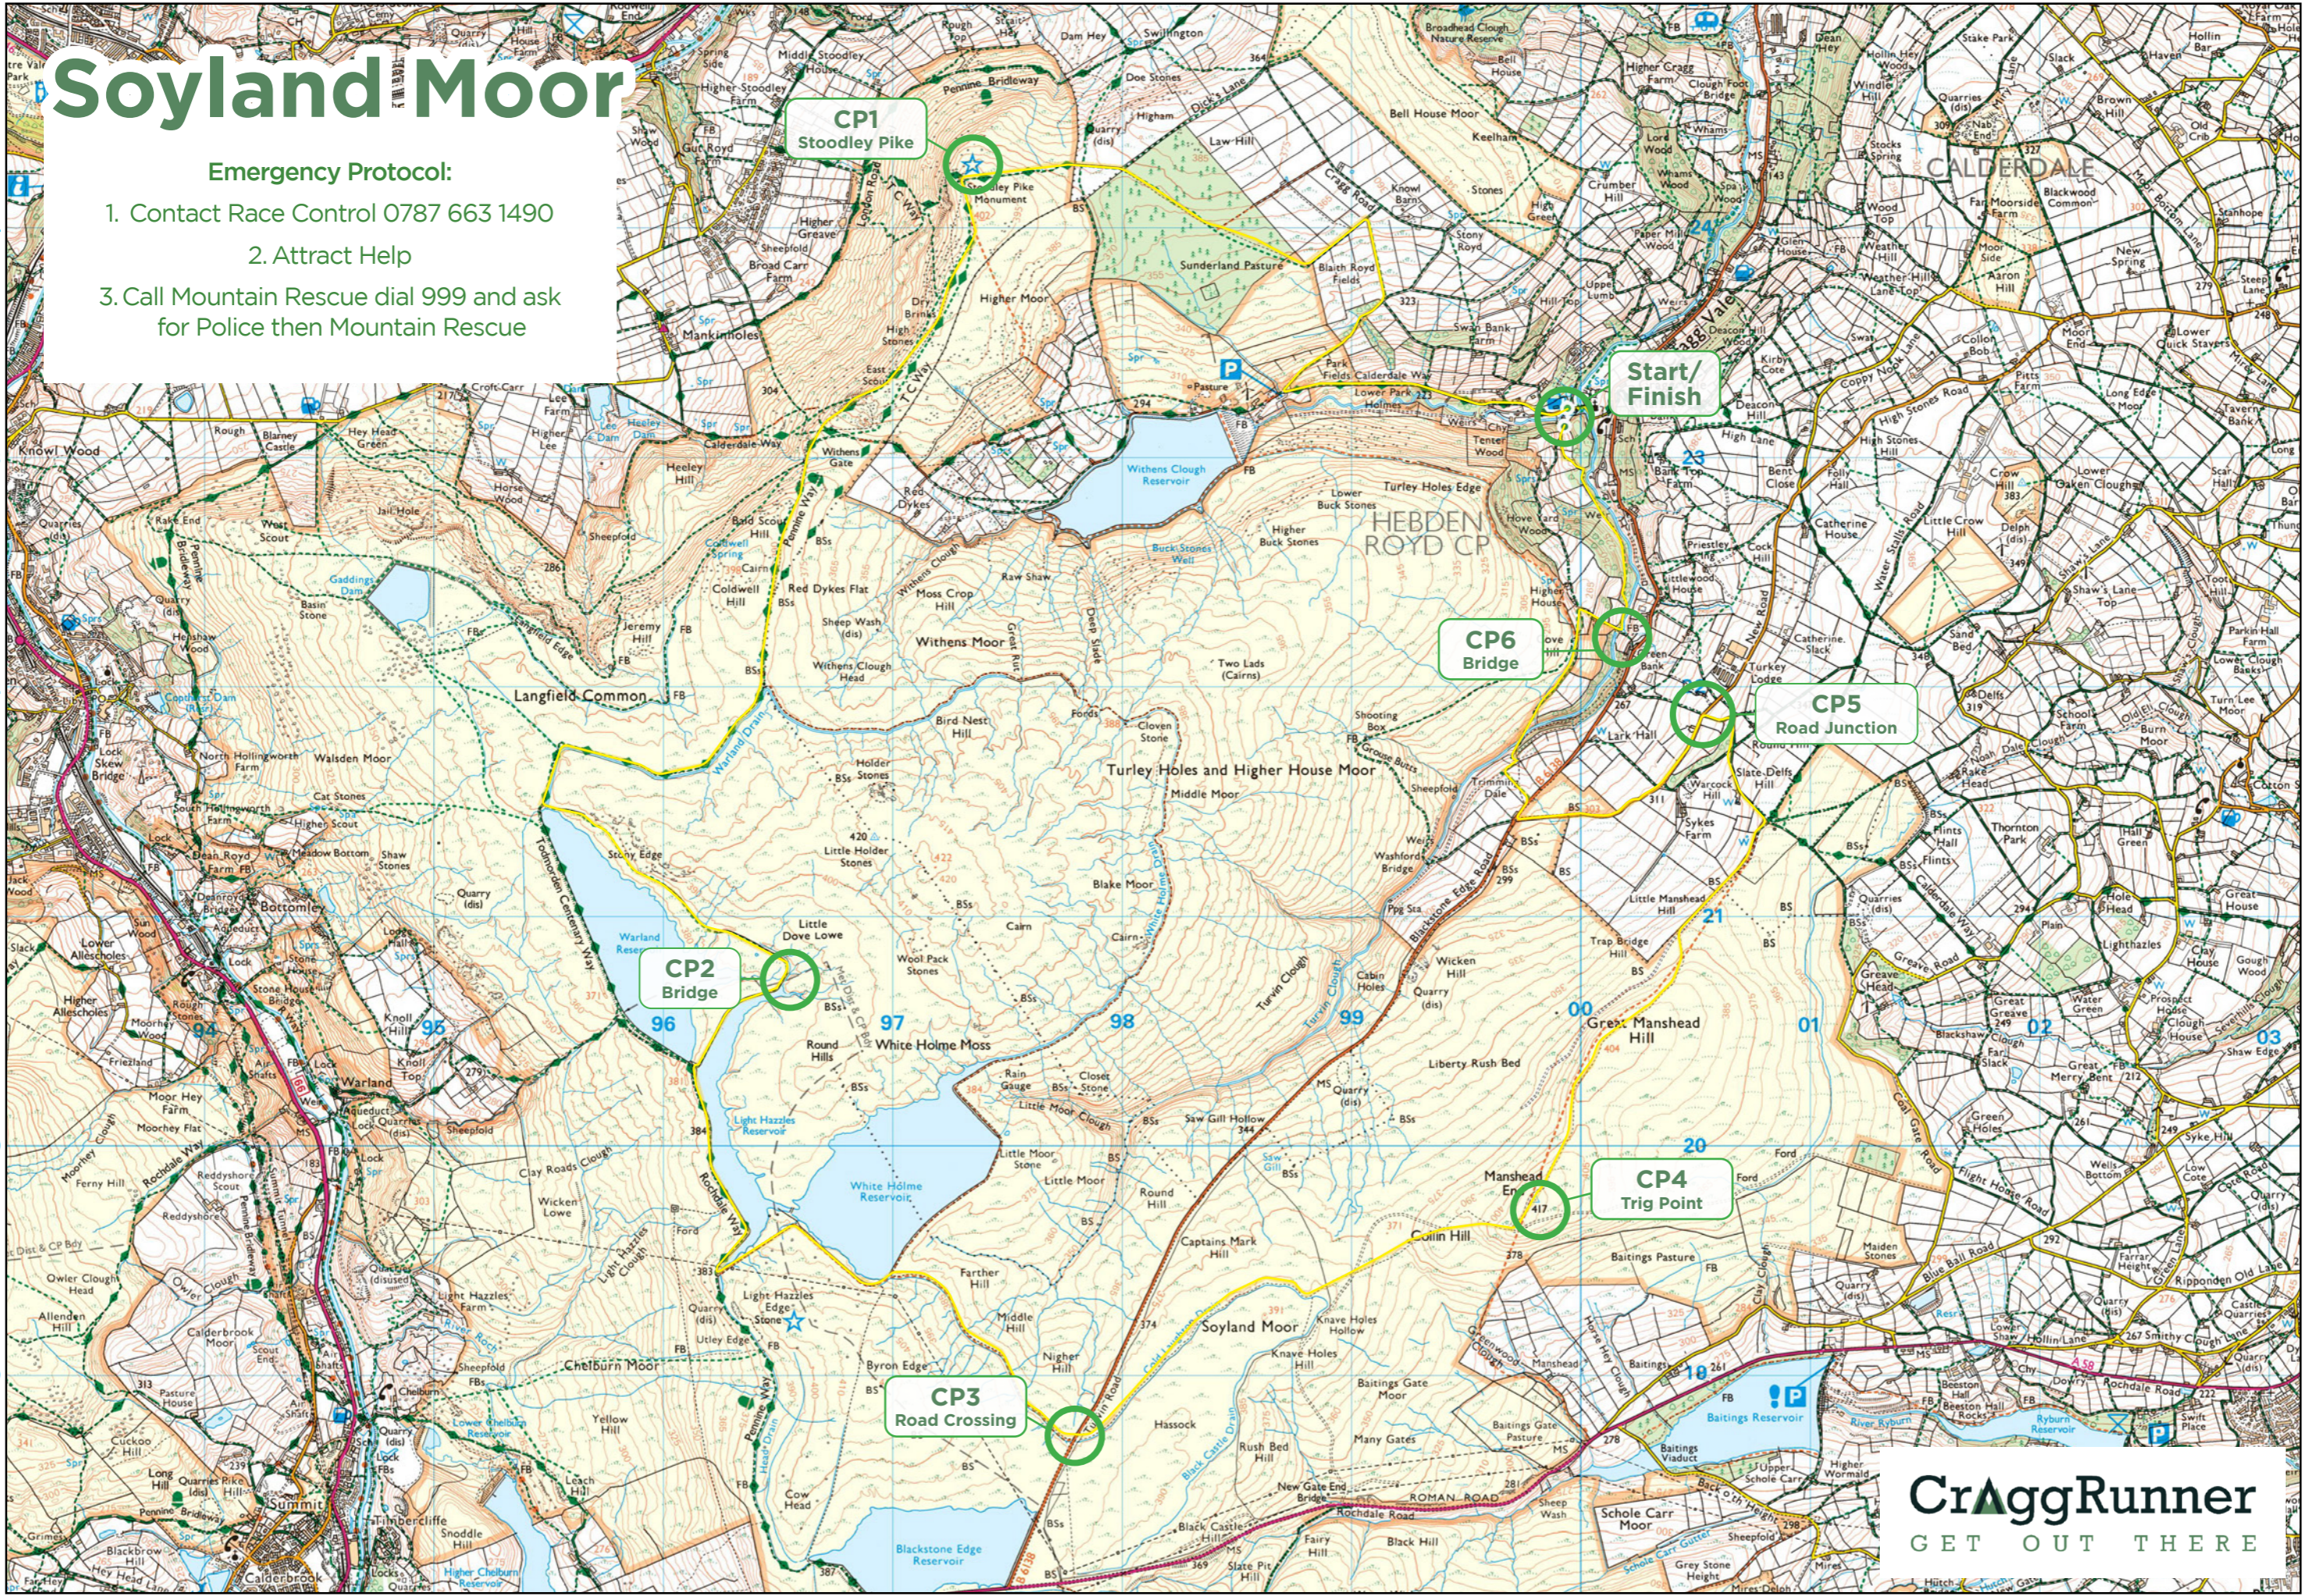

Soyland Moor

Emergency Protocol:

1. Contact Race Control 0787 663 1490
2. Attract Help
3. Call Mountain Rescue dial 999 and ask for Police then Mountain Rescue

CrAggRunner
GET OUT THERE